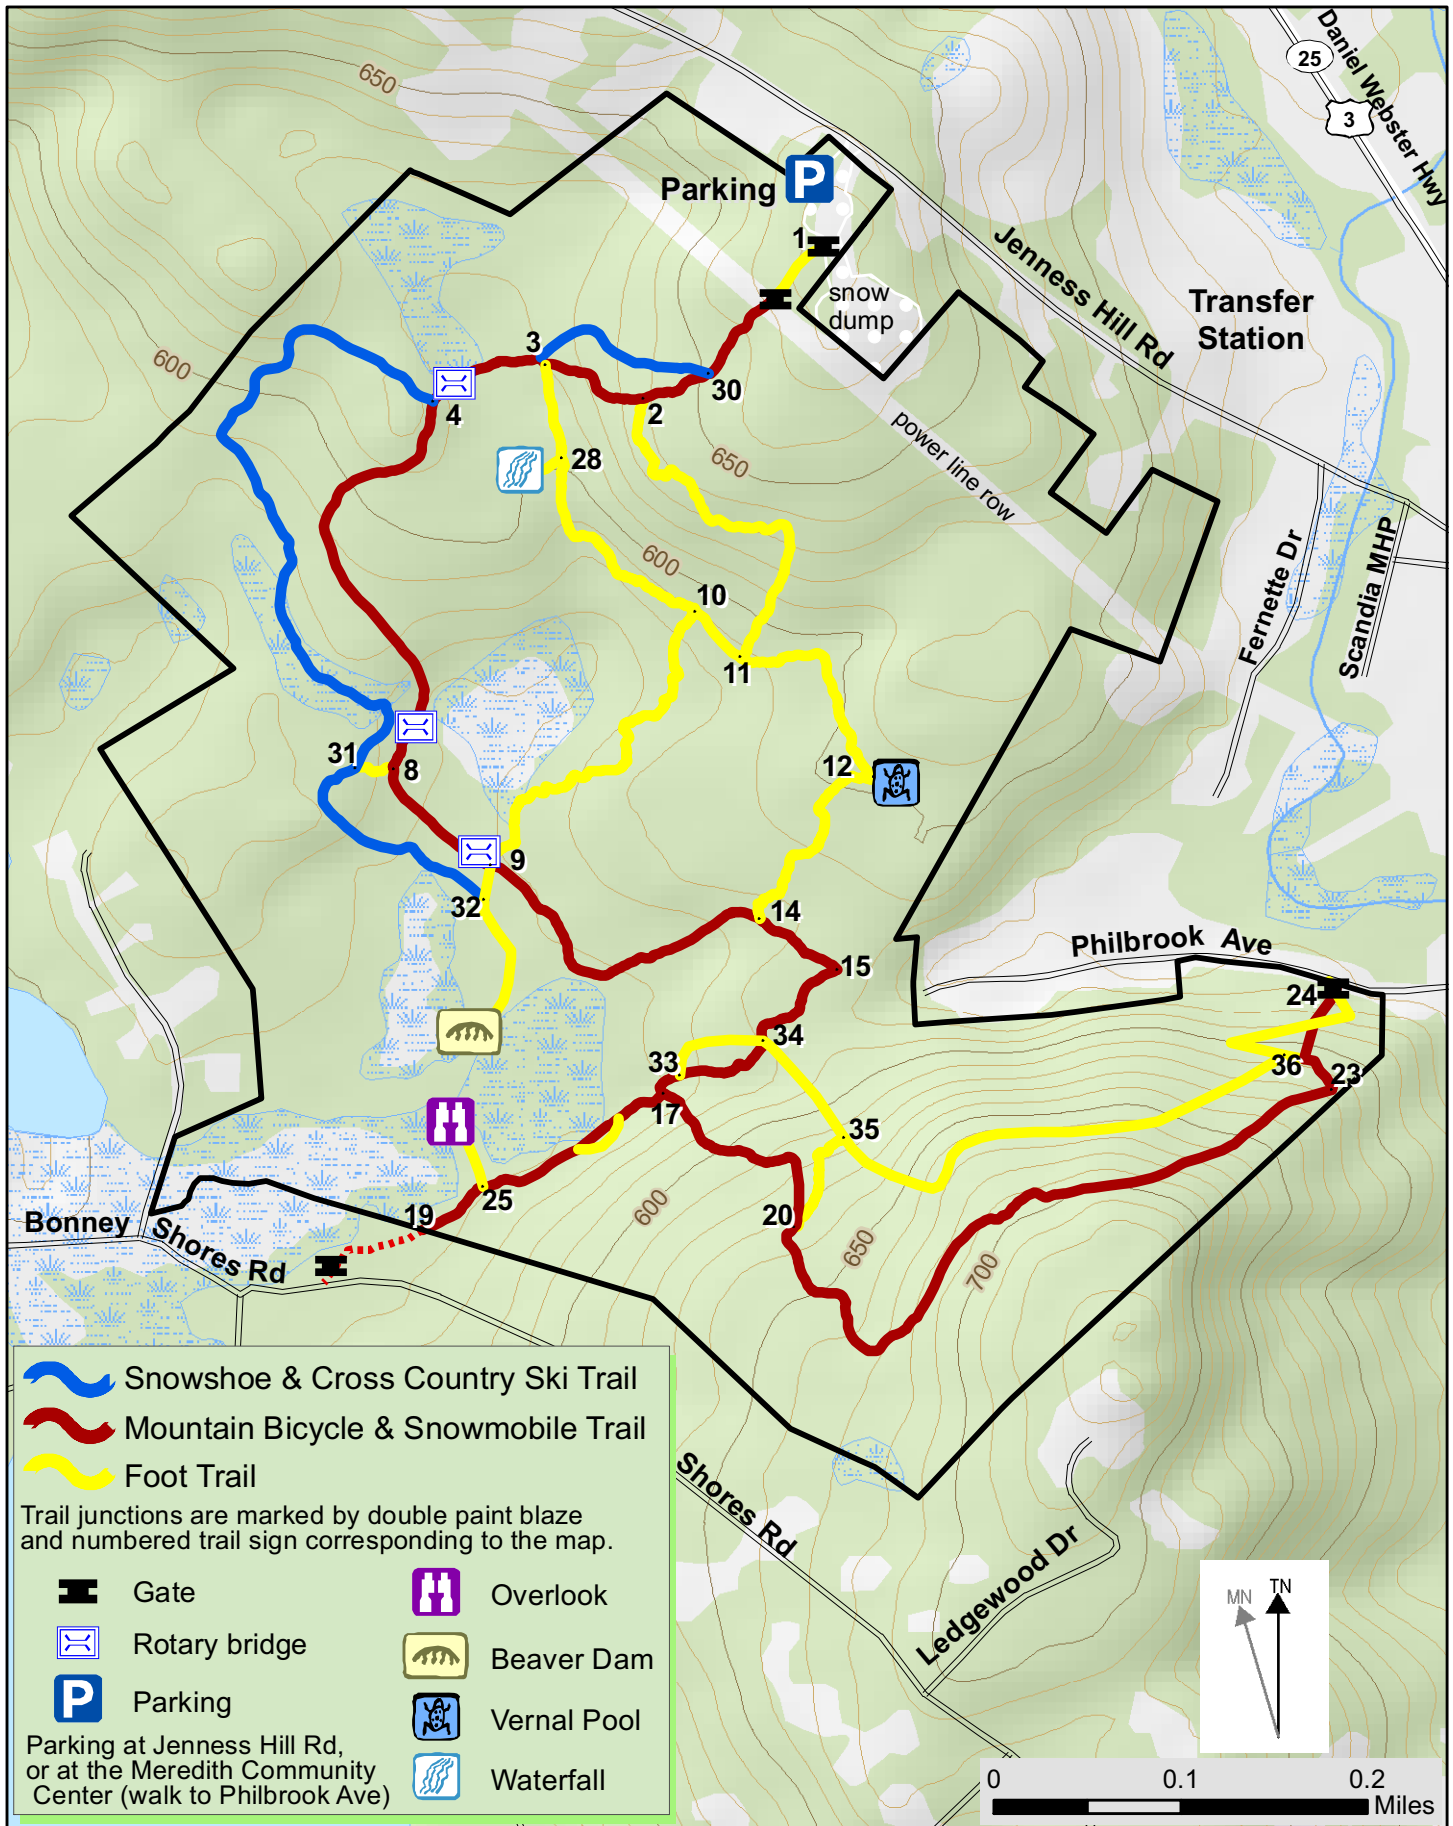

Meredith Community Forest

Meredith Conservation Commission - Steward

Map prepared by Meredith Conservation Commission for informational and planning purposes only. The Town makes no representation or warranty, expressed or implied, as to its accuracy, appropriateness or suitability for any other purpose, use or application. Revised July 25, 2011